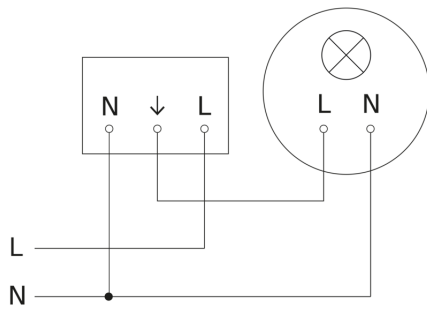

Motion detector - Professional Line

IS 345

V3 KNX - in-ceiling installation, rd. white

EAN 4007841 079703

Article number 079703

IS 345

V3 KNX - in-ceiling installation, rd. white
EAN 4007841 079703
Article number 079703

Master circuit diagram

Master/slave interconnection circuit diagram